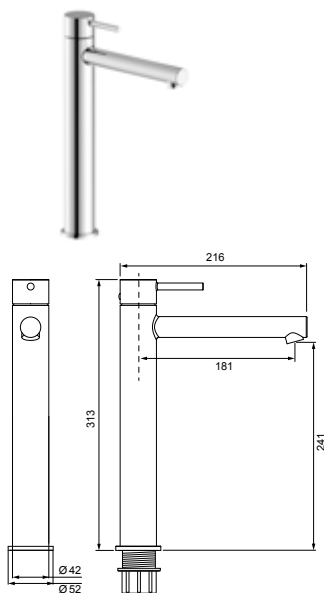

DIANA L200 Waschtischmischer XL-Size

Auslaufhöhe 241 mm, Ausladung 181 mm,

ohne Ablaufgarnitur,
verchromt, (DI407030500) 405,- €
Schwarz matt, (DI407030530) 566,- €
Edelstahlfinish, (DI407030730) 586,- €