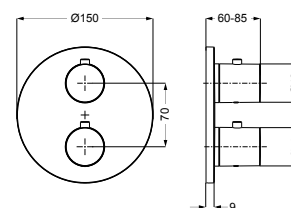

DIANA L Unterputz Thermostat

Feinbauset für DIANA L Universal-Einbaubox, Schnellschluss-Keramikkventil 90°, Thermostatkartusche mit Heißwassersperre 38°, eigensicher gegen Rückfließen, Bediengriffe rund, Blende rund Ø 150 mm,

für 1 Abnehmer
verchromt, (DI436501500) 524,- €
Schwarz matt, (DI436501530) 707,- €
Edelstahlfinish, (DI436501730) 748,- €

für 2 Abnehmer
verchromt, (DI436502500) 574,- €
Schwarz matt, (DI436502530) 775,- €
Edelstahlfinish, (DI436502730) 804,- €

für 3 Abnehmer
verchromt, (DI436503500) 587,- €
Schwarz matt, (DI436503530) 793,- €
Edelstahlfinish, (DI436503730) 820,- €

DIANA Abdichtungssets
finden Sie auf Seite 282.