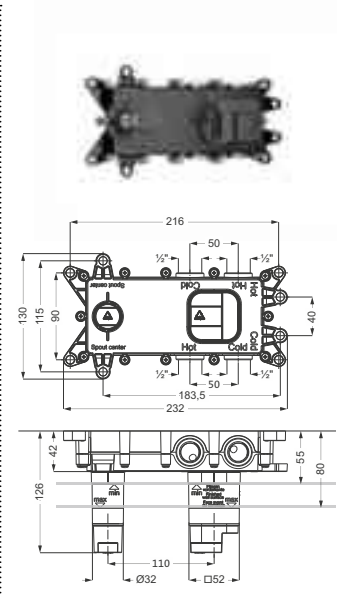

DIANA L Unterputz Einbaukörper
für Wand-Waschtischmischer, schallentkoppelte Montage, Montage Auslauf links / rechts / unten möglich, Anschlussmaße 1/2", Flies-Dichtmanschette, 2 Blindstopfen für nicht benötigte Zulaufe, Einbautiefe 55 mm - 80 mm, (DI406100) 240,- €