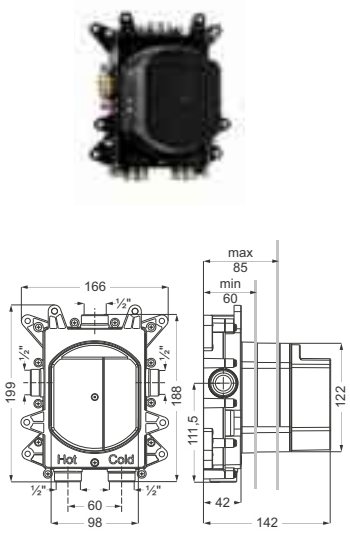

DIANA L100 Unterputzventil
Feinbausatz, für DIANA L100 Unterputzventil-Rohbausatz, verchromt, (DI436801500) 149,- €

DIANA L Universal Einbaubox
für Wannen-/ Brause- und Thermostat-Endmontagesets, 3 Abgänge rechts/ links/oben getrennt ansteuerbar, 2 Zulaufe unten verwechslungssicher markiert, Spül- und Abdrückvorrichtung, Anschlussmaße 1/2", Flies-Dichtmanschette, 2 Blindstopfen für nicht benötigte Abgänge, schallentkoppelte Montage, Einbautiefe 60 mm – 85 mm, (DI406510) 160,- €