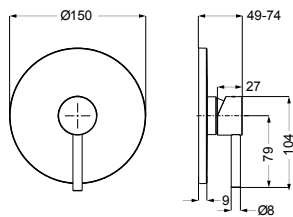

DIANA L200

Unterputz Brausemischer

Feinbauset für DIANA L Universal-Einbaubox, SoftEmotion-Keramikkartusche, eigensicher gegen Rückfließen, Blende rund Ø 150 mm,

verchromt, (DI407500500) 290,- €
Schwarz matt, (DI407500530) 405,- €
Edelstahlfinish, (DI407500730) 419,- €