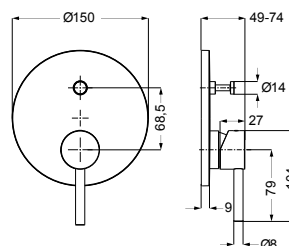

DIANA L200

Unterputz Wannenfäll- und Brausebatterie

Feinbauset für DIANA L Universal-Einbaubox, SoftEmotion-Keramikkartusche, Automatik Druckumsteller, eigensicher gegen Rückfließen, Blende rund Ø 150 mm,

verchromt, (DI407550500) 359,- €
Schwarz matt, (DI407550530) 501,- €
Edelstahlfinish, (DI407550730) 519,- €