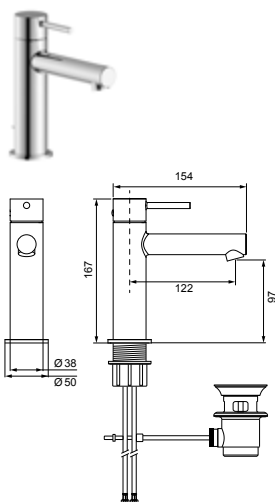

DIANA L200 Waschtischmischer M-Size

Auslaufhöhe 97 mm, Ausladung 122 mm,

mit Ablaufgarnitur,
verchromt, (DI407011500) 278,- €
Schwarz matt, (DI407011530) 388,- €
Edelstahlfinish, (DI407011730) 403,- €

ohne Ablaufgarnitur,
verchromt, (DI407010500) 258,- €
Schwarz matt, (DI407010530) 360,- €
Edelstahlfinish, (DI407010730) 373,- €