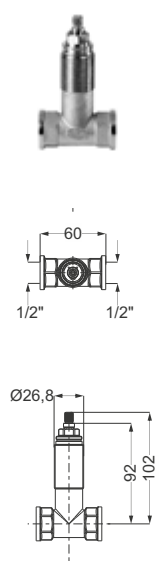

Einfache Installation: DIANA Universal Einbaubox

Installation diagrams for the DIANA Universal Einbaubox, showing the unit being mounted into a wall with a spirit level, and the internal components being secured.

MINIMALE EINBAUTIEFE
Mit nur 60 mm minimaler Einbautiefe passt die LOGIC PLUS-Box in nahezu jede Einbausituation.

EINFACHE MONTAGE
Ganz einfach zu montieren dank LOGIC-Befestigungssystem und perfekt auszurichten mit den integrierten Auflageflächen für die Wasserwaage.

LEICHTE INSTALLATION, VARIABLE EINSETZBAR
Die Zulaufe unten sind verwechslungssicher markiert. Bis zu drei Verbraucher können angeschlossen werden.

SCHALLISOLIERTES GEHÄUSE
Durch unser schallisoliertes, gummiertes Gehäuse entsteht keine störende Schallübertragung auf die Wand bzw. in das Mauerwerk.

WARM UND KALT VERTAUSCHT – KEIN PROBLEM
Sollten die Zulaufe doch vertauscht worden sein, können Sie in den Thermostat-Varianten einfach die Wasserführung wechseln.

PERFEKT MONTIERT
Schnelle Endmontage mittels mitgeliefertem Trägerrahmen und Click-System zur einfachen Blendenbefestigung.