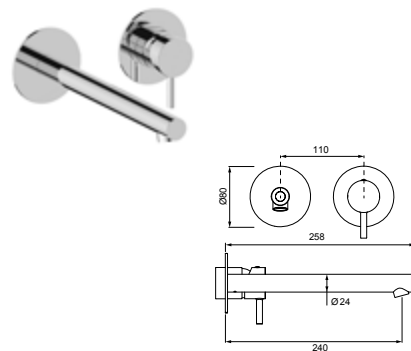

DIANA L200 Unterputz 2-Loch Wand-Waschtischmischer

Feinbauset, Montage des Auslaufs wahlweise links / rechts / unten möglich, Armaturenblende Ø 80 mm, ohne Ablaufgarnitur,

verchromt,
160 mm, (DI407102500) 485,- €
210 mm, (DI407103500) 497,- €
240 mm, (DI407104500) 509,- €

Schwarz matt,
160 mm, (DI407102530) 679,- €
210 mm, (DI407103530) 695,- €
240 mm, (DI407104530) 711,- €

Edelstahlfinish,
160 mm, (DI407102730) 704,- €
210 mm, (DI407103730) 720,- €
240 mm, (DI407104730) 737,- €